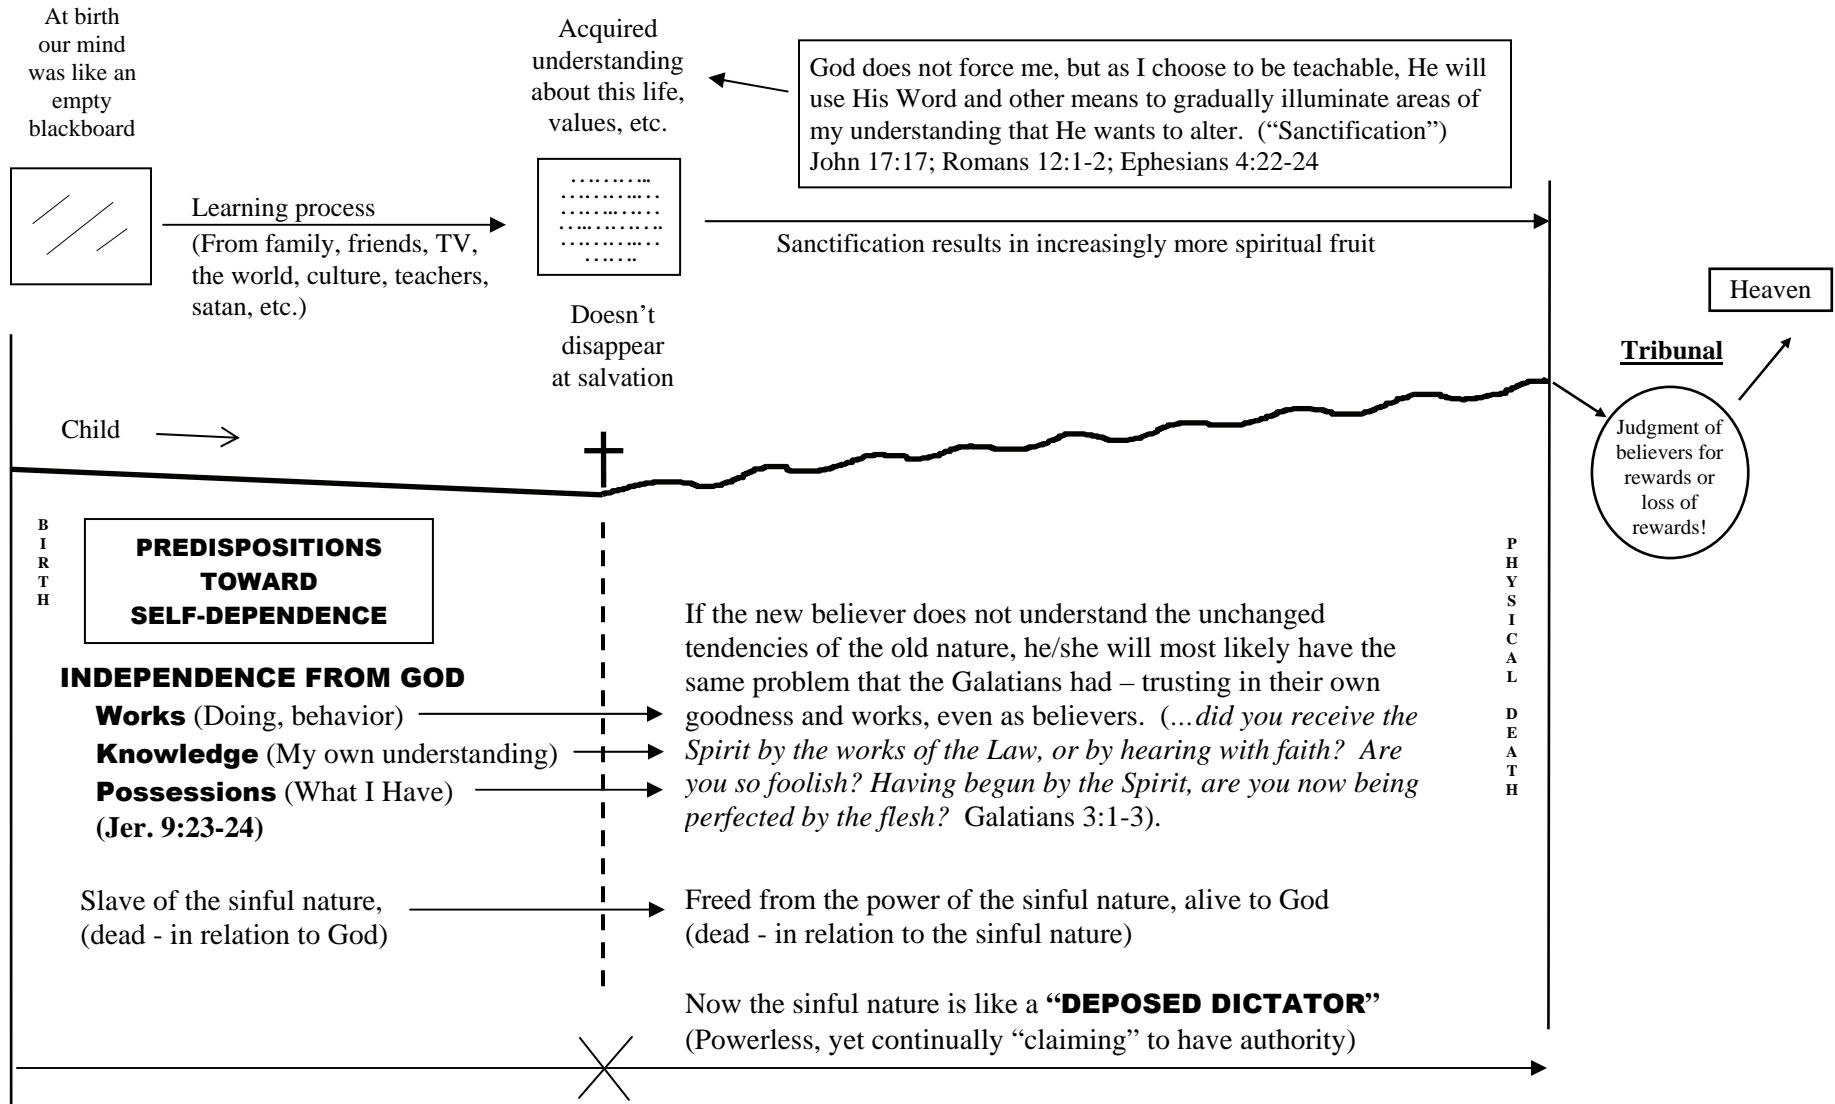

UNDERSTANDING THE PREDISPOSITIONS OF THE HUMAN NATURE (THAT IS, IDENTIFYING THE ENEMY) WILL HELP THE NEW BELIEVER TO NOT CONTINUE TO DEPEND ON SELF.

© Copyright 2010 Discipeler Training Int'l; Box 71312; Reno, NV 89570; www.disciplers.org;
Anyone is free to reproduce this material and distribute it, but it may not be sold under any circumstances without the author's consent.